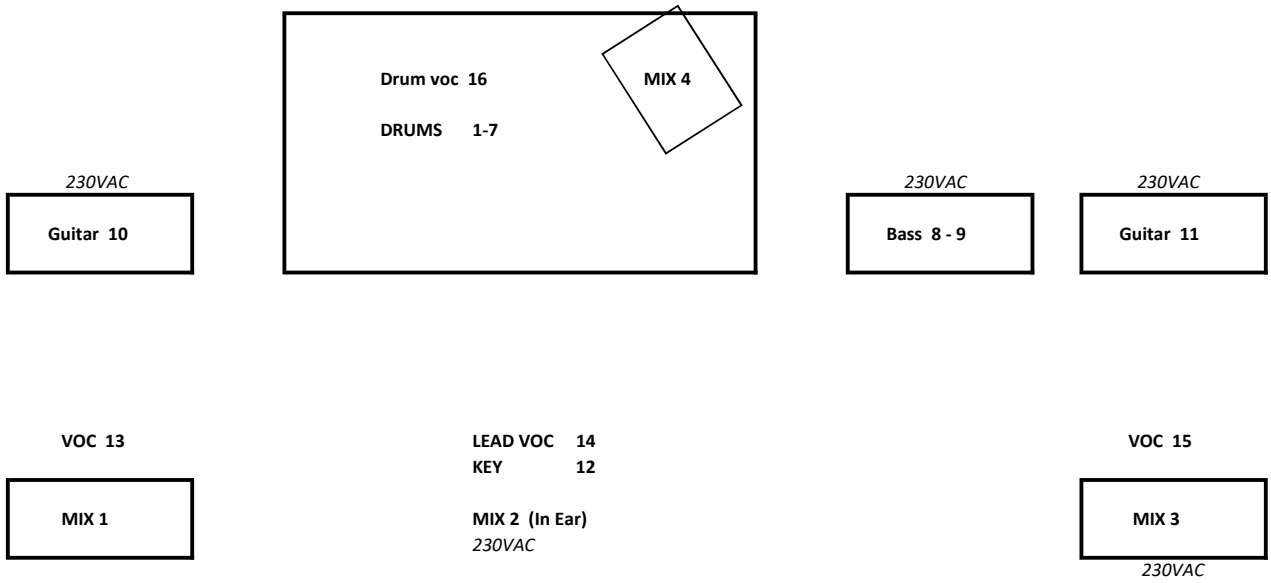

Honey B & T-Bones Channel list

- |              |                 |            |
|--------------|-----------------|------------|
| 1. BD        | b52, 602...     | Short boom |
| 2. SN top    | SM57            | Short boom |
| 3. SN bott   | SM57            | Short boom |
| 4. Rt        | b98, 604        |            |
| 5. Ft        | b98, 604        |            |
| 6. OH SR     | large condenser | Tall Boom  |
| 7. OH SL     | large condenser | Tall Boom  |
| 8. Bass line | DI              |            |
| 9. Bass mic  | SM57, 609       | Short boom |
| 10. Gtr SR   | SM57, 609       | Short boom |
| 11. Gtr SL   | SM57, 609       | Short boom |
| 12. Key      | DI              |            |
| 13. Voc SR   | SM58, 935       | Tall Boom  |
| 14. Lead Voc | SM58, 935       | Tall Boom  |
| 15. Voc SL   | SM58, 935       | Tall Boom  |
| 16. Voc DR   | SM58, 935       | Tall Boom  |